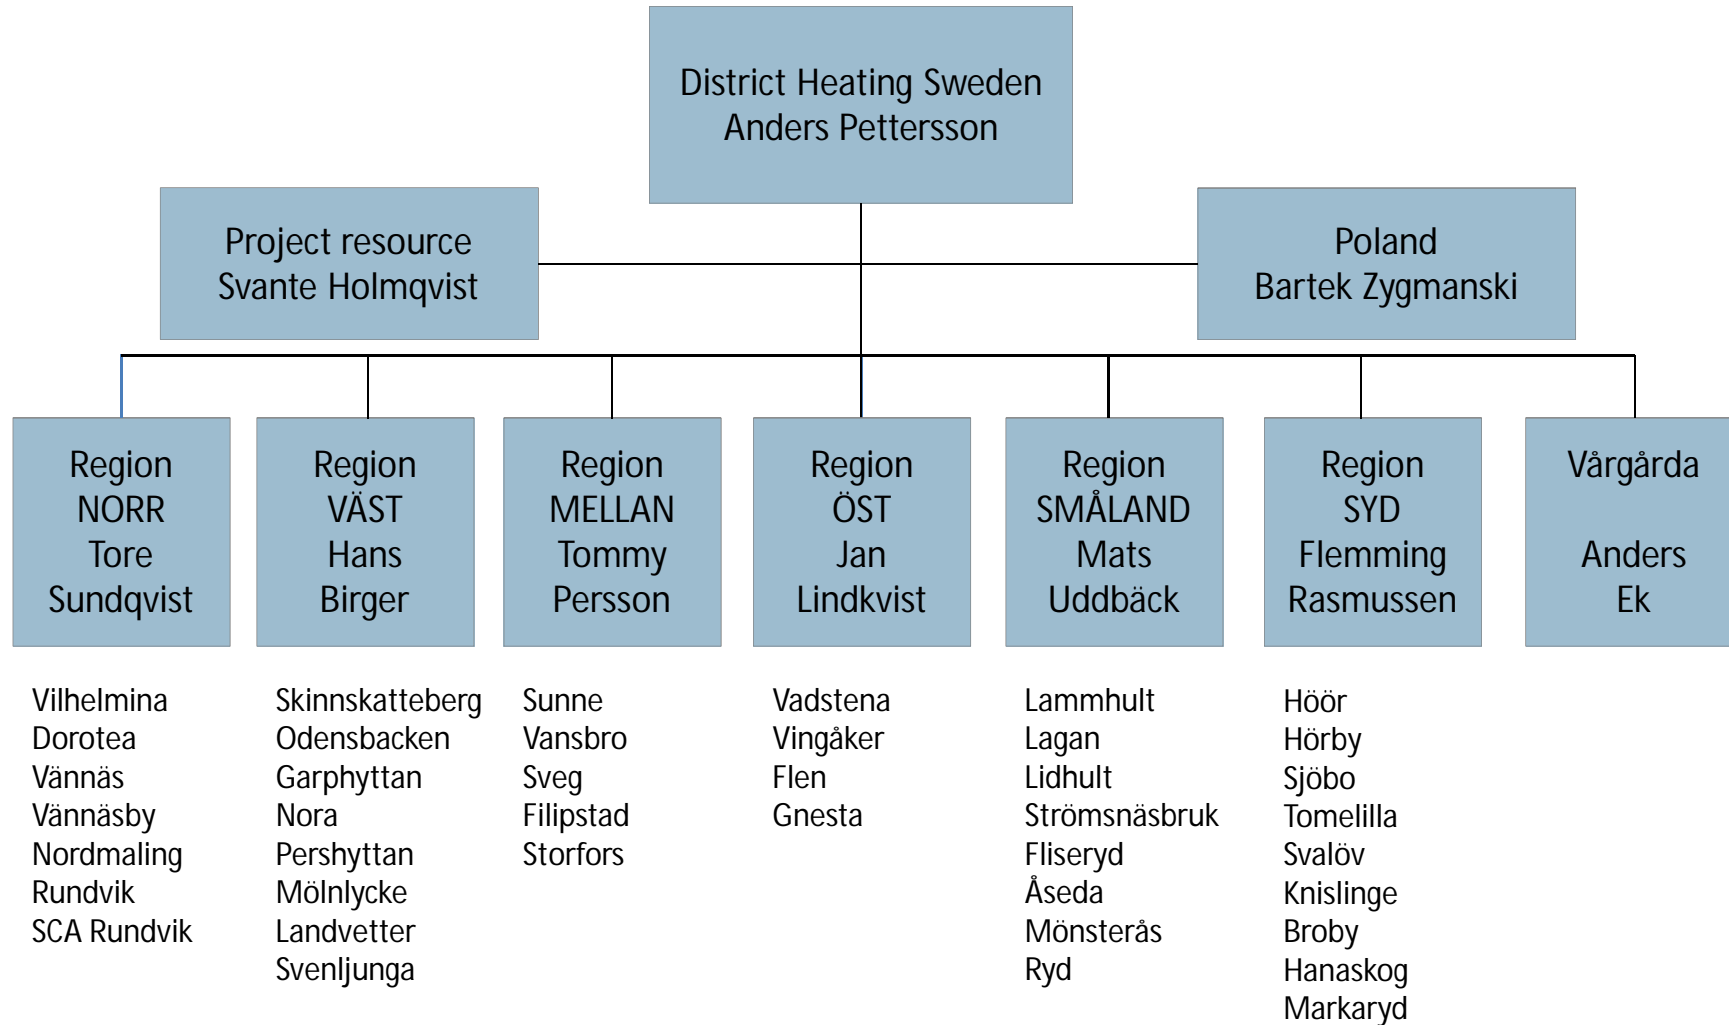

*solør*bioenergi

Solør Bioenergy Group

Operational Structure

Valid from 1. November 2014

Solør Bioenergy Group

Operational Structure

Solør Bioenergy Group

Operational Structure - District Heating Sweden

Solør Bioenergy Group

Operational Structure - District Heating Norway